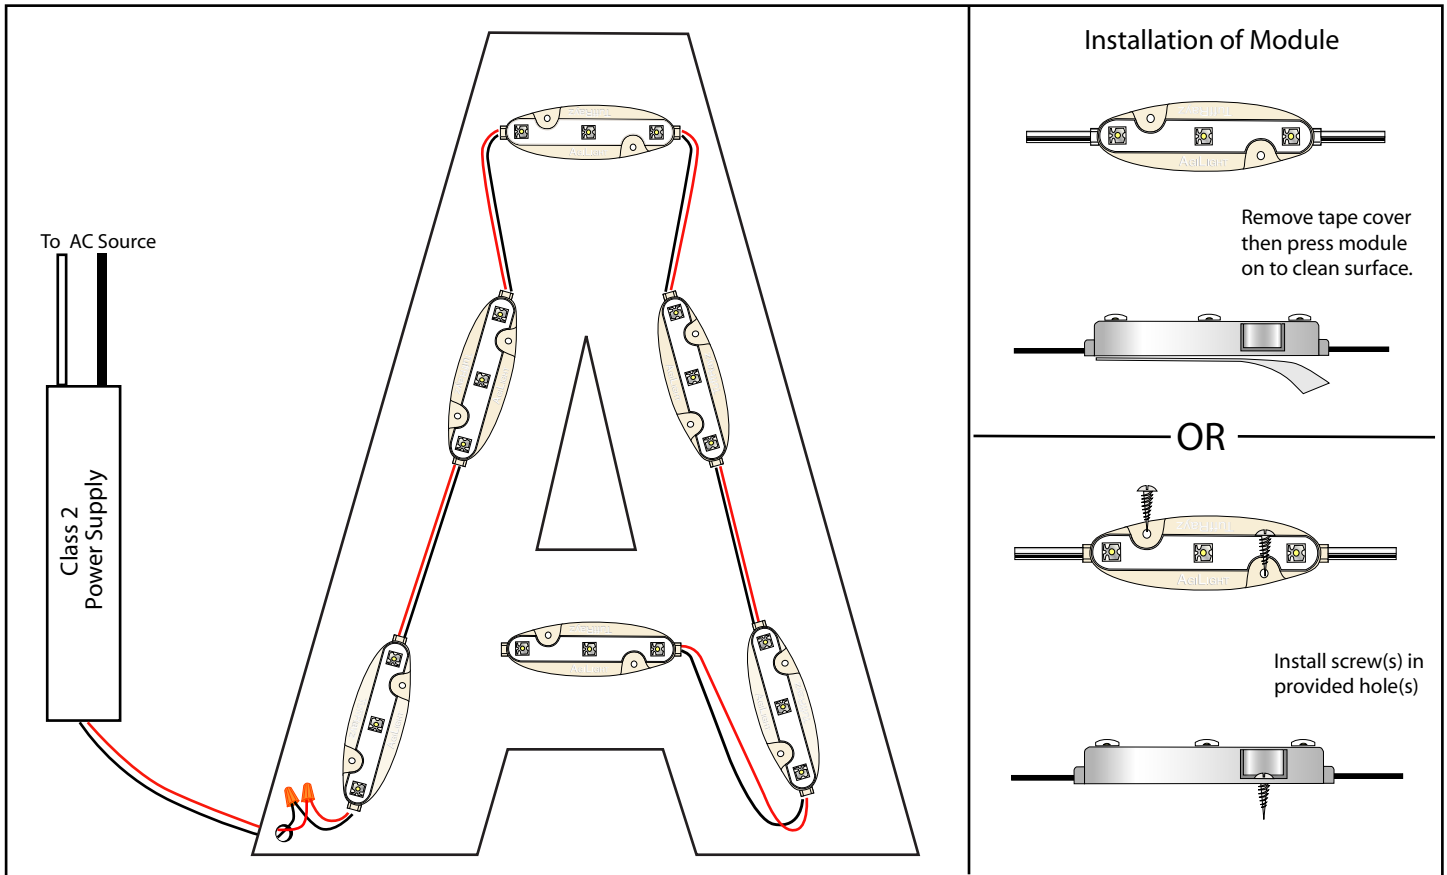

TuffRayz

INSTALLATION INFORMATION:

TuffRayz mounts to the back of the can

Silicone may be added for greater adhesion if desired.

Power Supply
Class 2
5 amp max

TuffRayz
Red, Orange, Amber
Maximum Load

TuffRayz
Green, Blue, White
Maximum Load

12 watt

12 modules (12 Feet)

24 modules (12 Feet)

60 watt

120 modules (60 Feet)

120 modules (60 Feet)

- TuffRayz are only suitable for connection to a circuit from a class 2 power source.
- TuffRayz have not been evaluated for use when connected to a power source that does not comply with Class 2 voltage and energy limited supplies.
- TuffRayz are suitable for wet, damp or dry locations. TuffRayz are not required to be enclosed or protected from weather.
- TuffRayz is a 12volt system with a 5amp max load when connected to a UL Recognized (UYMR2) Class 2 supply.