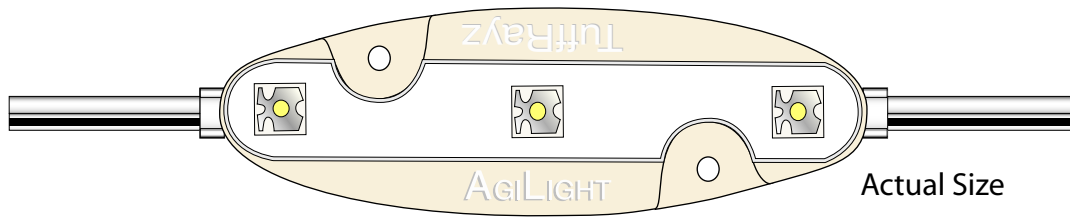

TuffRayz

INSTALLATION INFORMATION:

TuffRayz mounts to the back of the can

Silicone may be added for greater adhesion if desired.

Power Supply
Class 2
5 amp max

TuffRayz
Red, Orange, Amber
Maximum Load

TuffRayz
Green, Blue, White
Maximum Load

12 watt

12 modules (12 Feet)

24 modules (12 Feet)

60 watt

120 modules (60 Feet)

120 modules (60 Feet)

- TuffRayz are only suitable for connection to a circuit from a class 2 power source.
- TuffRayz have not been evaluated for use when connected to a power source that does not comply with Class 2 voltage and energy limited supplies.
- TuffRayz are suitable for wet, damp or dry locations. TuffRayz are not required to be enclosed or protected from weather.
- TuffRayz is a 12volt system with a 5amp max load when connected to a UL Recognized (UYMR2) Class 2 supply.