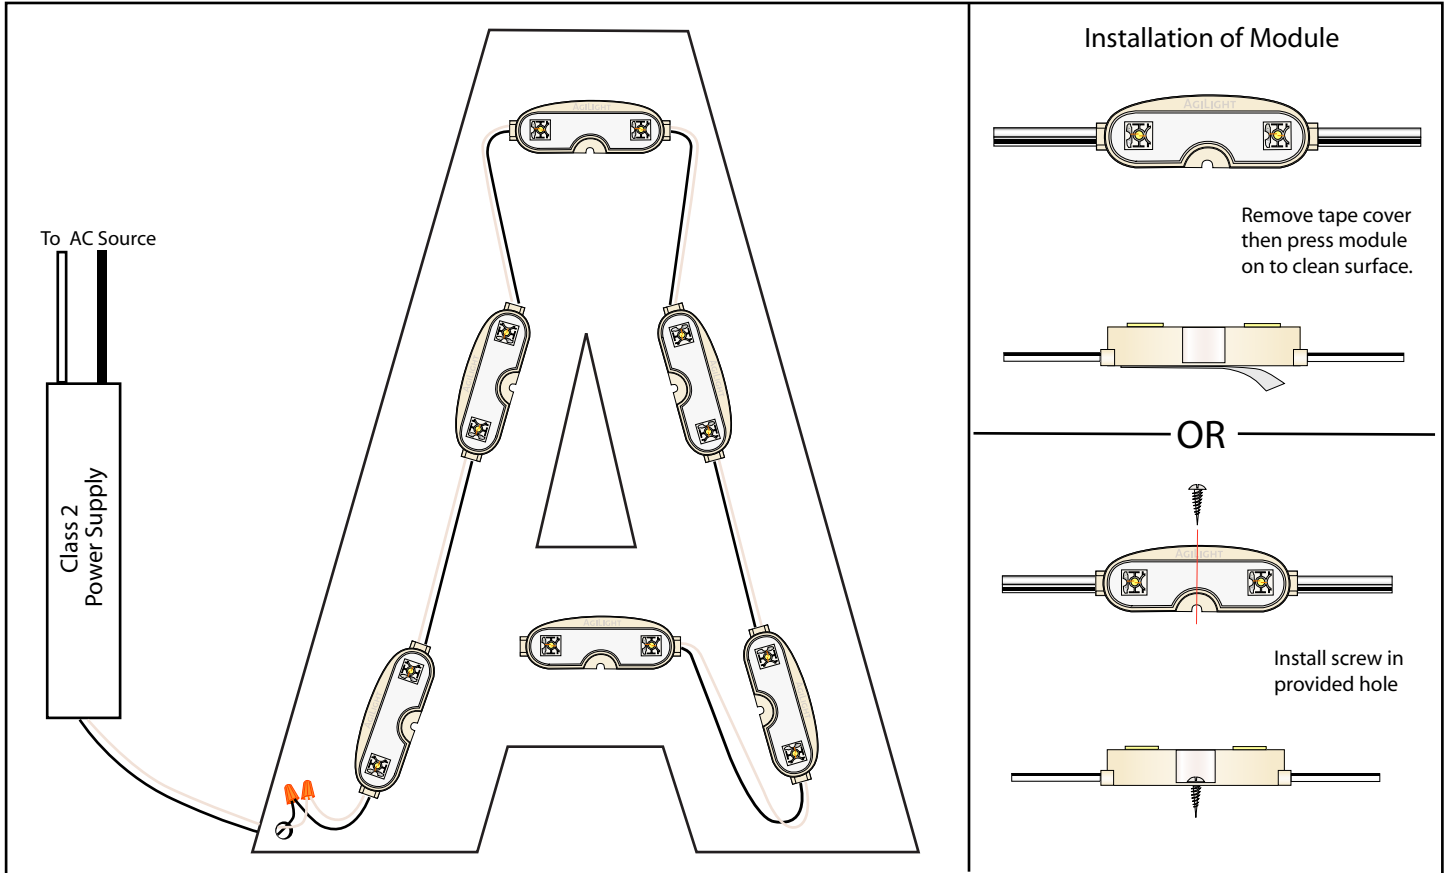

## INSTALLATION INFORMATION:

Actual Size

\*TuffRayz Jr mounts to the back of the can\*

Silicone may be added for greater adhesion if desired.

Power Supply  
Class 2  
5 amp max

TuffRayz  
Red, Orange, Amber  
Maximum Load

TuffRayz  
Green, Blue, White  
Maximum Load

12 watt

24 modules (8 Feet)

24 modules (8 Feet)

60 watt

120 modules (40 Feet)

120 modules (40 Feet)

- TuffRayz Jr are only suitable for connection to a circuit from a class 2 power source.
- TuffRayz Jr have not been evaluated for use when connected to a power source that does not comply with Class 2 voltage and energy limited supplies.
- TuffRayz Jr are suitable for wet, damp or dry locations. TuffRayz are not required to be enclosed or protected from weather.
- TuffRayz Jr is a 12volt system with a 5amp max load when connected to a UL Recognized (UYMR2) Class 2 supply.