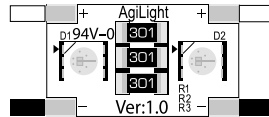

PLEASE READ: IMPORTANT PRODUCT INFORMATION

ThinRayz

Actual Size

ThinRayz mounts to the back of the can.*

*Adding silicone is recommended with all modules for greater adhesion.

**Power Supply
Loading Chart**

ThinRayz

Red, Blue, Green, Amber, White

Maxium Load

12 Watt Power Supply

18 Modules (6 feet)

60 Watt Power Supply

90 Modules (30 feet)