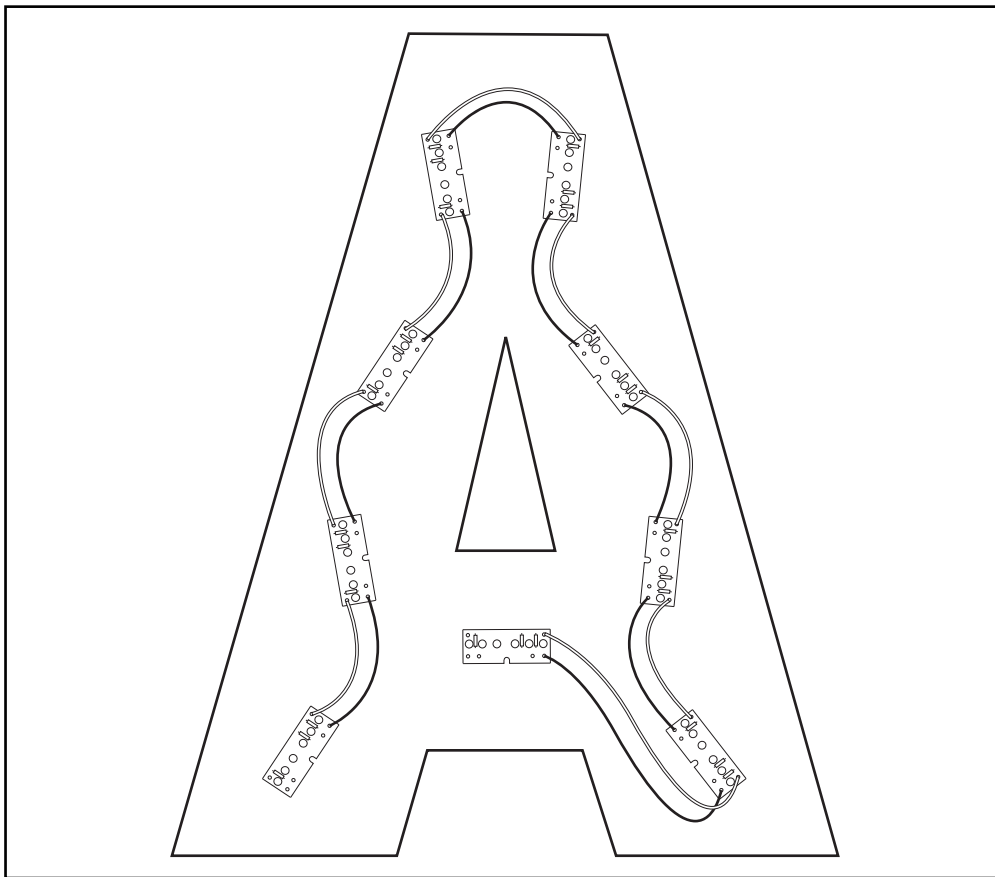

PLEASE READ: IMPORTANT INSTALLATION INFORMATION

SideWinder 165

Flat Bulbs

Actual Size

SideWinder 165 mounts to the back of the can.*

*Adding silicone is recommended with all modules for greater adhesion.

Power Supply Loading Chart	Red, Amber Maximum Load	Green, Blue, White Maximum Load
12 Watt Power Supply	14 Modules (7 feet)	16 Modules (8 feet)
60 Watt Power Supply	74 Modules (37 feet)	78 Modules (39 feet)