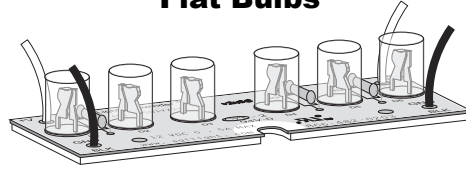

PLEASE READ: IMPORTANT INSTALLATION INFORMATION

SideWinder 165

Flat Bulbs

Actual Size

SideWinder 165 mounts to the back of the can.*

*Adding silicone is recommended with all modules for greater adhesion.

Power Supply Loading Chart	Red, Amber Maximum Load	Green, Blue, White Maximum Load
12 Watt Power Supply	14 Modules (7 feet)	16 Modules (8 feet)
60 Watt Power Supply	74 Modules (37 feet)	78 Modules (39 feet)