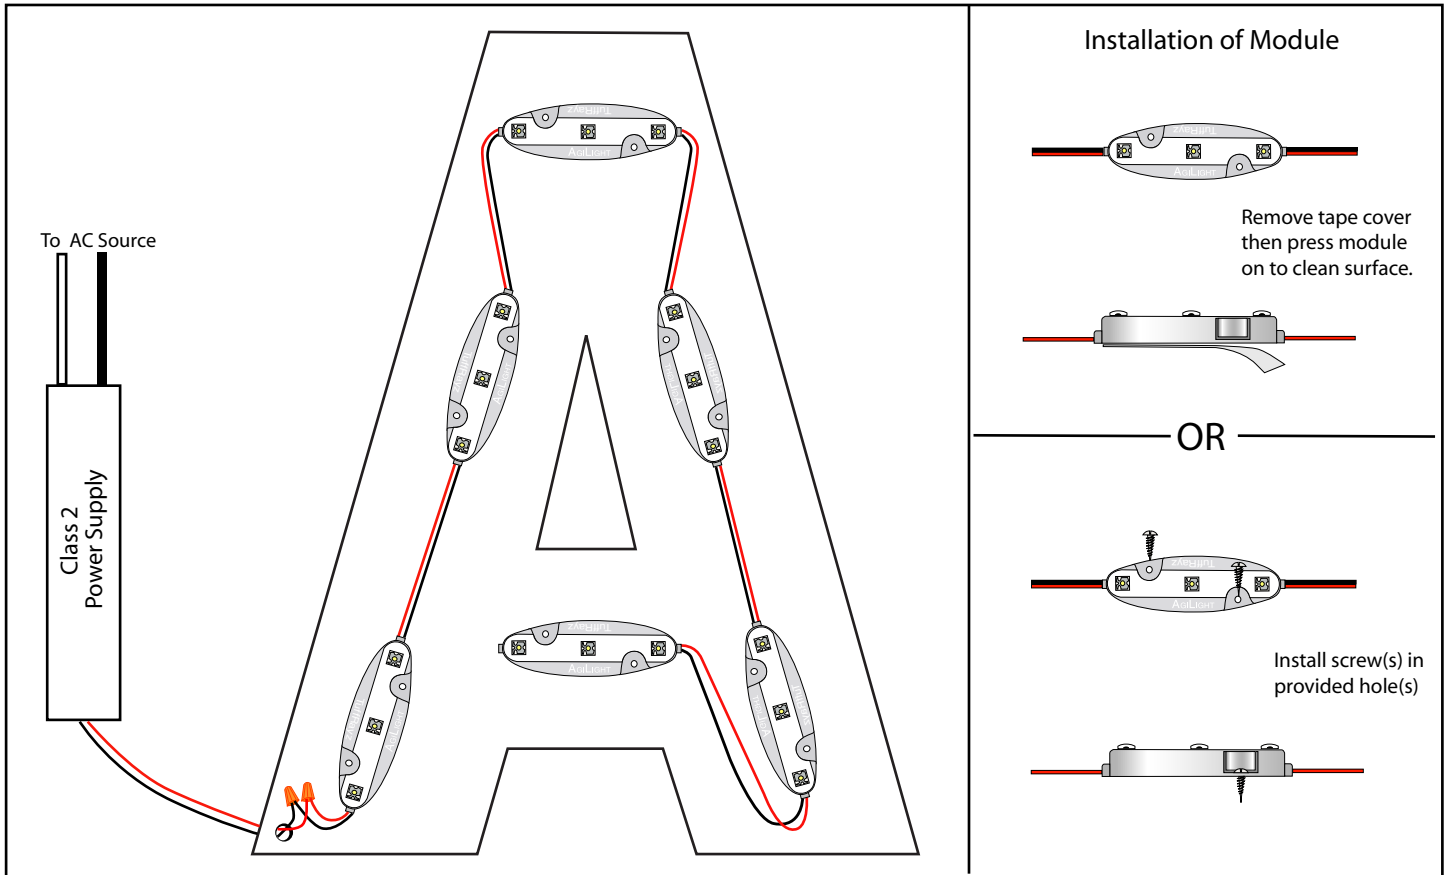

TuffRayz

INSTALLATION INFORMATION:

TuffRayz mounts to the back of the can

Silicone may be added for greater adhesion if desired.

Power Supply
Class 2
5 amp max

TuffRayz
Red, Orange, Amber
Maximum Load

TuffRayz
Green, Blue, White
Maximum Load

20 watt

40 modules (20 Feet)

32 modules (16 Feet)

60 watt

120 modules (60 Feet)

100 modules (50 Feet)

- TuffRayz are only suitable for connection to a circuit from a class 2 power source.
- TuffRayz have not been evaluated for use when connected to a power source that does not comply with Class 2 voltage and energy limited supplies.
- TuffRayz are suitable for wet, damp or dry locations. TuffRayz are not required to be enclosed or protected from weather.
- TuffRayz is a 12volt system with a 5amp max load when connected to a UL Recognized (UYMR2) Class 2 supply.