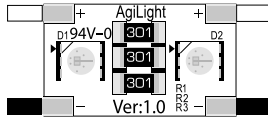

PLEASE READ: IMPORTANT PRODUCT INFORMATION

ThinRayz

Actual Size

ThinRayz mounts to the back of the can.*

*Adding silicone is recommended with all modules for greater adhesion.

Power Supply Loading Chart

20 Watt Power Supply

60 Watt Power Supply

ThinRayz

Red, Blue, Green, Amber, White

Maxium Load

30 Modules (10 feet)

90 Modules (30 feet)