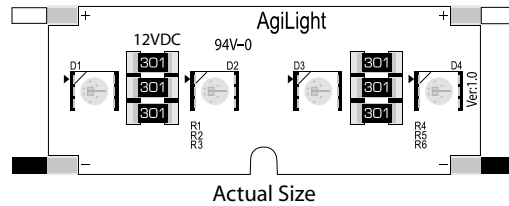

PLEASE READ: IMPORTANT PRODUCT INFORMATION

ThinRayz Xtra

ThinRayz Xtra mounts to the back of the can

*Adding silicone is recommended with all modules for greater adhesion.

Power Supply Module Chart

20 Watt Power Supply

60 Watt Power Supply

ThinRayz Xtra White

Recommended Number

14 Modules (7.5 feet)

40 Modules (22 feet)