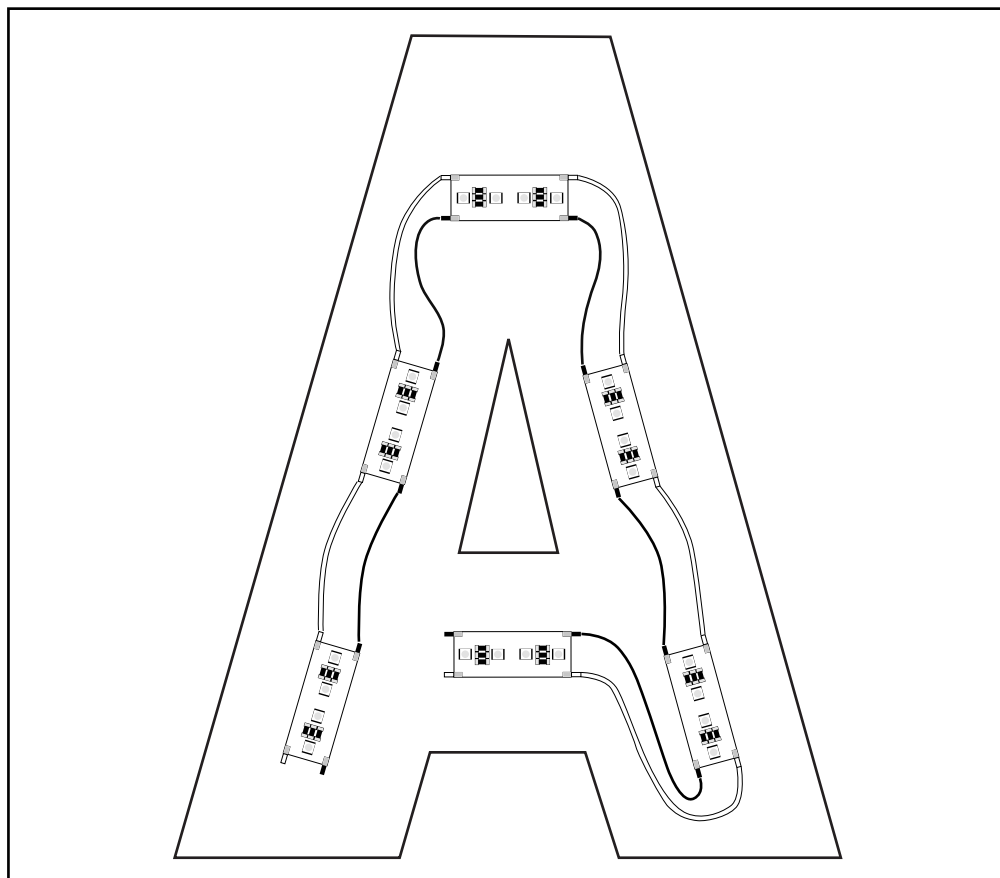

PLEASE READ: IMPORTANT PRODUCT INFORMATION

ThinRayz Xtra

ThinRayz Xtra mounts to the back of the can

*Adding silicone is recommended with all modules for greater adhesion.

Power Supply Module Chart

20 Watt Power Supply

60 Watt Power Supply

ThinRayz Xtra White

Recommended Number

14 Modules (7.5 feet)

40 Modules (22 feet)